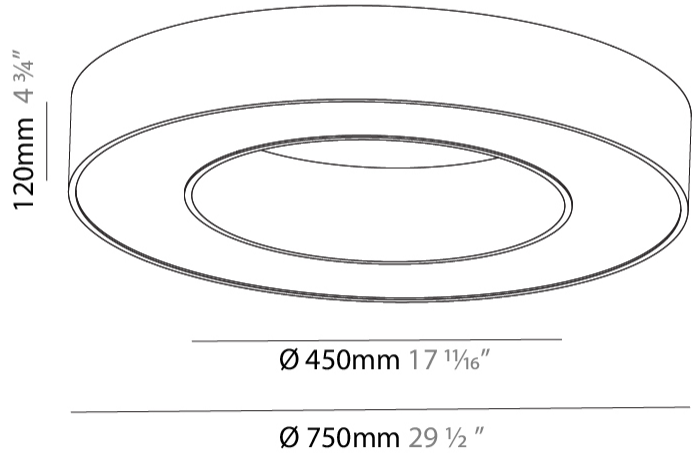

1. To build a product code in our configurator select the specify button on the base model # product page
2. To build a manual product code on this datasheet choose from the options listed below in blue font and add the suffix to the base model #

GENERAL

Series: Glorious
Subseries: Glorious
Brand: Prolicht
Division: Architectural
Mounting Type: Surface
Mounting Location: Ceiling
Subcategory: Ambient

PHYSICAL

Shape: Round
Diameter (mm): 750
Diameter (in): 29 1/2
Height (mm): 120
Height (in): 4 3/4
Light Distribution: Direct
Weight (kg): 7.044
Weight (lbs): 15.50
Diffuser: PMMA - Opal or Micro-Prism
Fixture Finish: SSR / BKV / CWI / CRY / HAB / LAG / UFT / ITA / RUA / RUR / MIC / FTG / MYG / TWT / LOD / PUS / FRO / FUP / KIA / POP / BLS / SPG / MEY / GOH / GUM / CHC / COM / ABZ / JAG / OBR / MOS / ROR
Fixture Material: Aluminum

ELECTRICAL

Lamp Type: LED (Zhaga Standard)
Input Wattage (W): 30
Total Output Wattage (W): 24 / 19.2 (3500K)
Dimming: Non-Dimming / Phase Dimming (120Vac only) / 0-10V Dimming
Driver Included: Yes
Driver Location: Integrated
Driver Type: Constant Current - 120 / 277Vac
Driver Class: Class 2
Input Voltage (V): 120 - 277
Constant Current (MA): 350 / 600 (3500K)

LED

Color Temperature (°K): 3000 / 3500 / 4000
Max. Delivered Lumen (lm): 2770 / 2862 / 2920
CRI: >80 CRI
Efficiency (%): 65
Lamp Life (hrs): 50000

OPTICAL

RATINGS AND CERTIFICATIONS

Certified By: Certified for North American Standards
IP rating: IP20